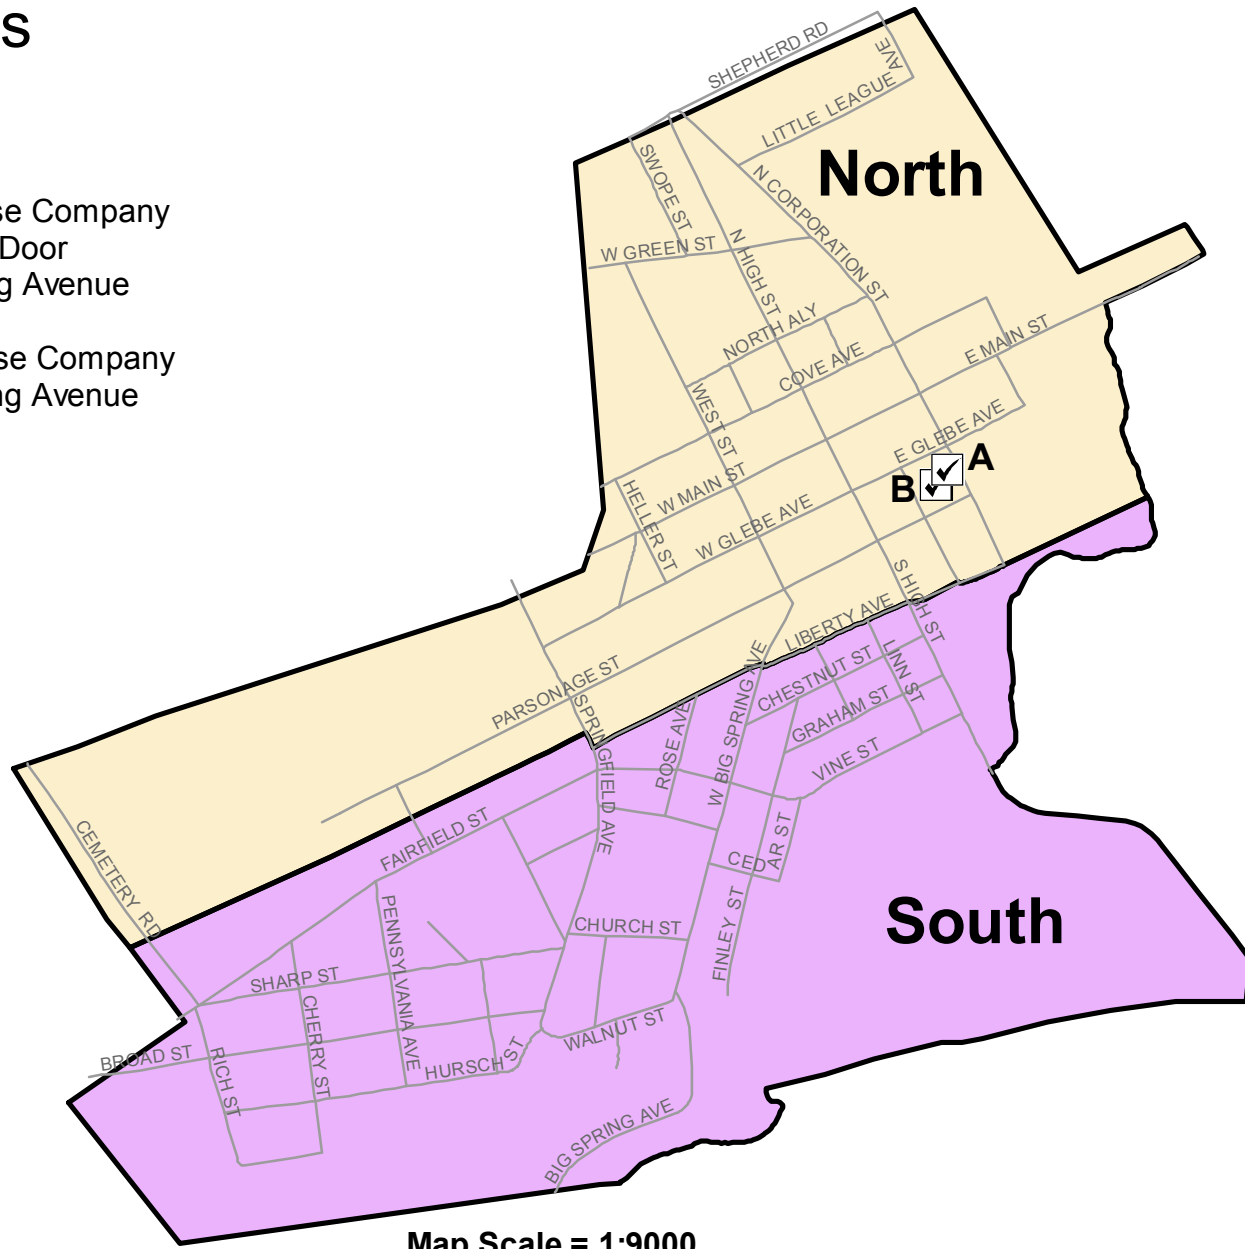

# Newville Borough Voting Precincts

North (A): Friendship Hose Company  
Corporation St Door  
15 E. Big Spring Avenue

South (B): Friendship Hose Company  
15 E. Big Spring Avenue

Map Scale = 1:9000

**Legend**

- Polling Location
- Roads

**Voting Precincts**

- Precinct Boundaries
- Newville North
- Newville South